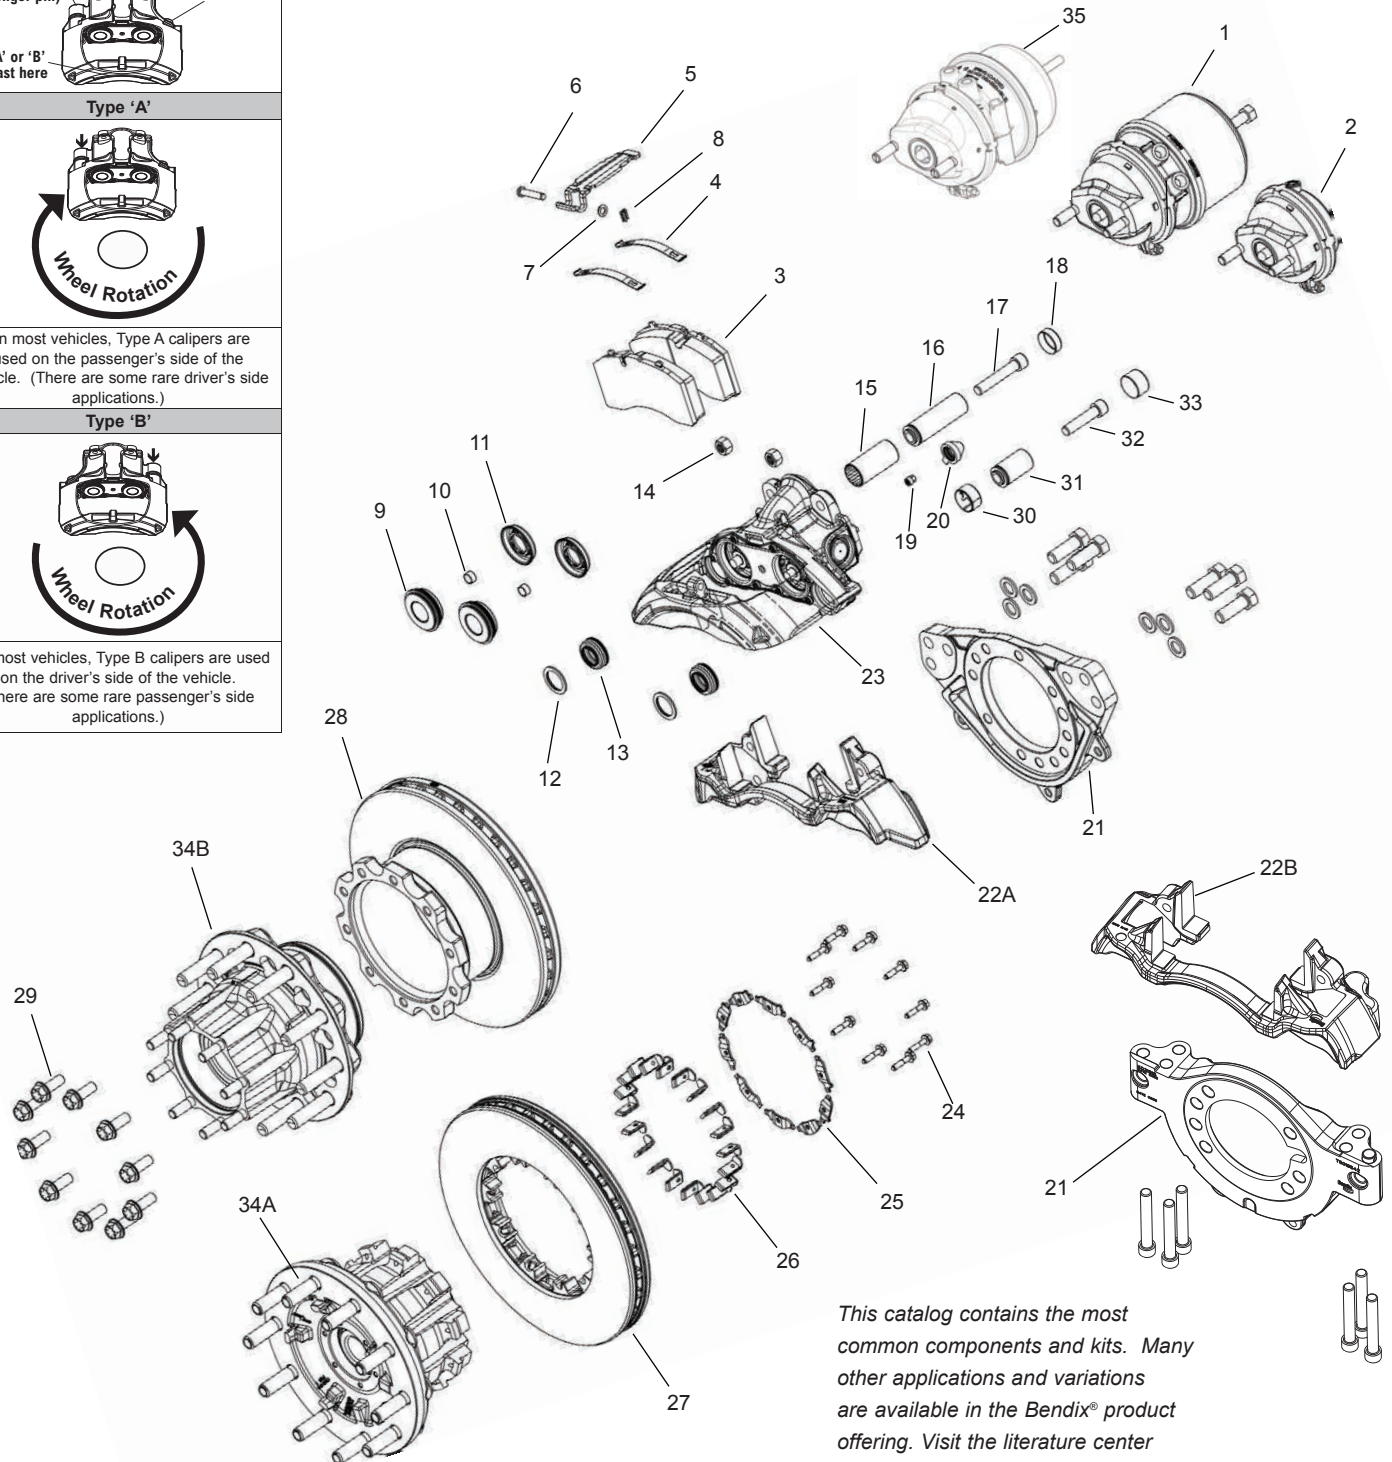

Bendix® ADB22X™ Air Disc Brake

SD-23-7541

For Bendix® Air Disc Brakes, as a vehicle travels forward, the wheel always rotates towards the fixed-pin side of the caliper first.

On most vehicles, Type A calipers are used on the passenger's side of the vehicle. (There are some rare driver's side applications.)

On most vehicles, Type B calipers are used on the driver's side of the vehicle. (There are some rare passenger's side applications.)

For additional actuator information refer to section 02 of this catalog.

This catalog contains the most common components and kits. Many other applications and variations are available in the Bendix® product offering. Visit the literature center on www.foundationbrakes.com for additional information.